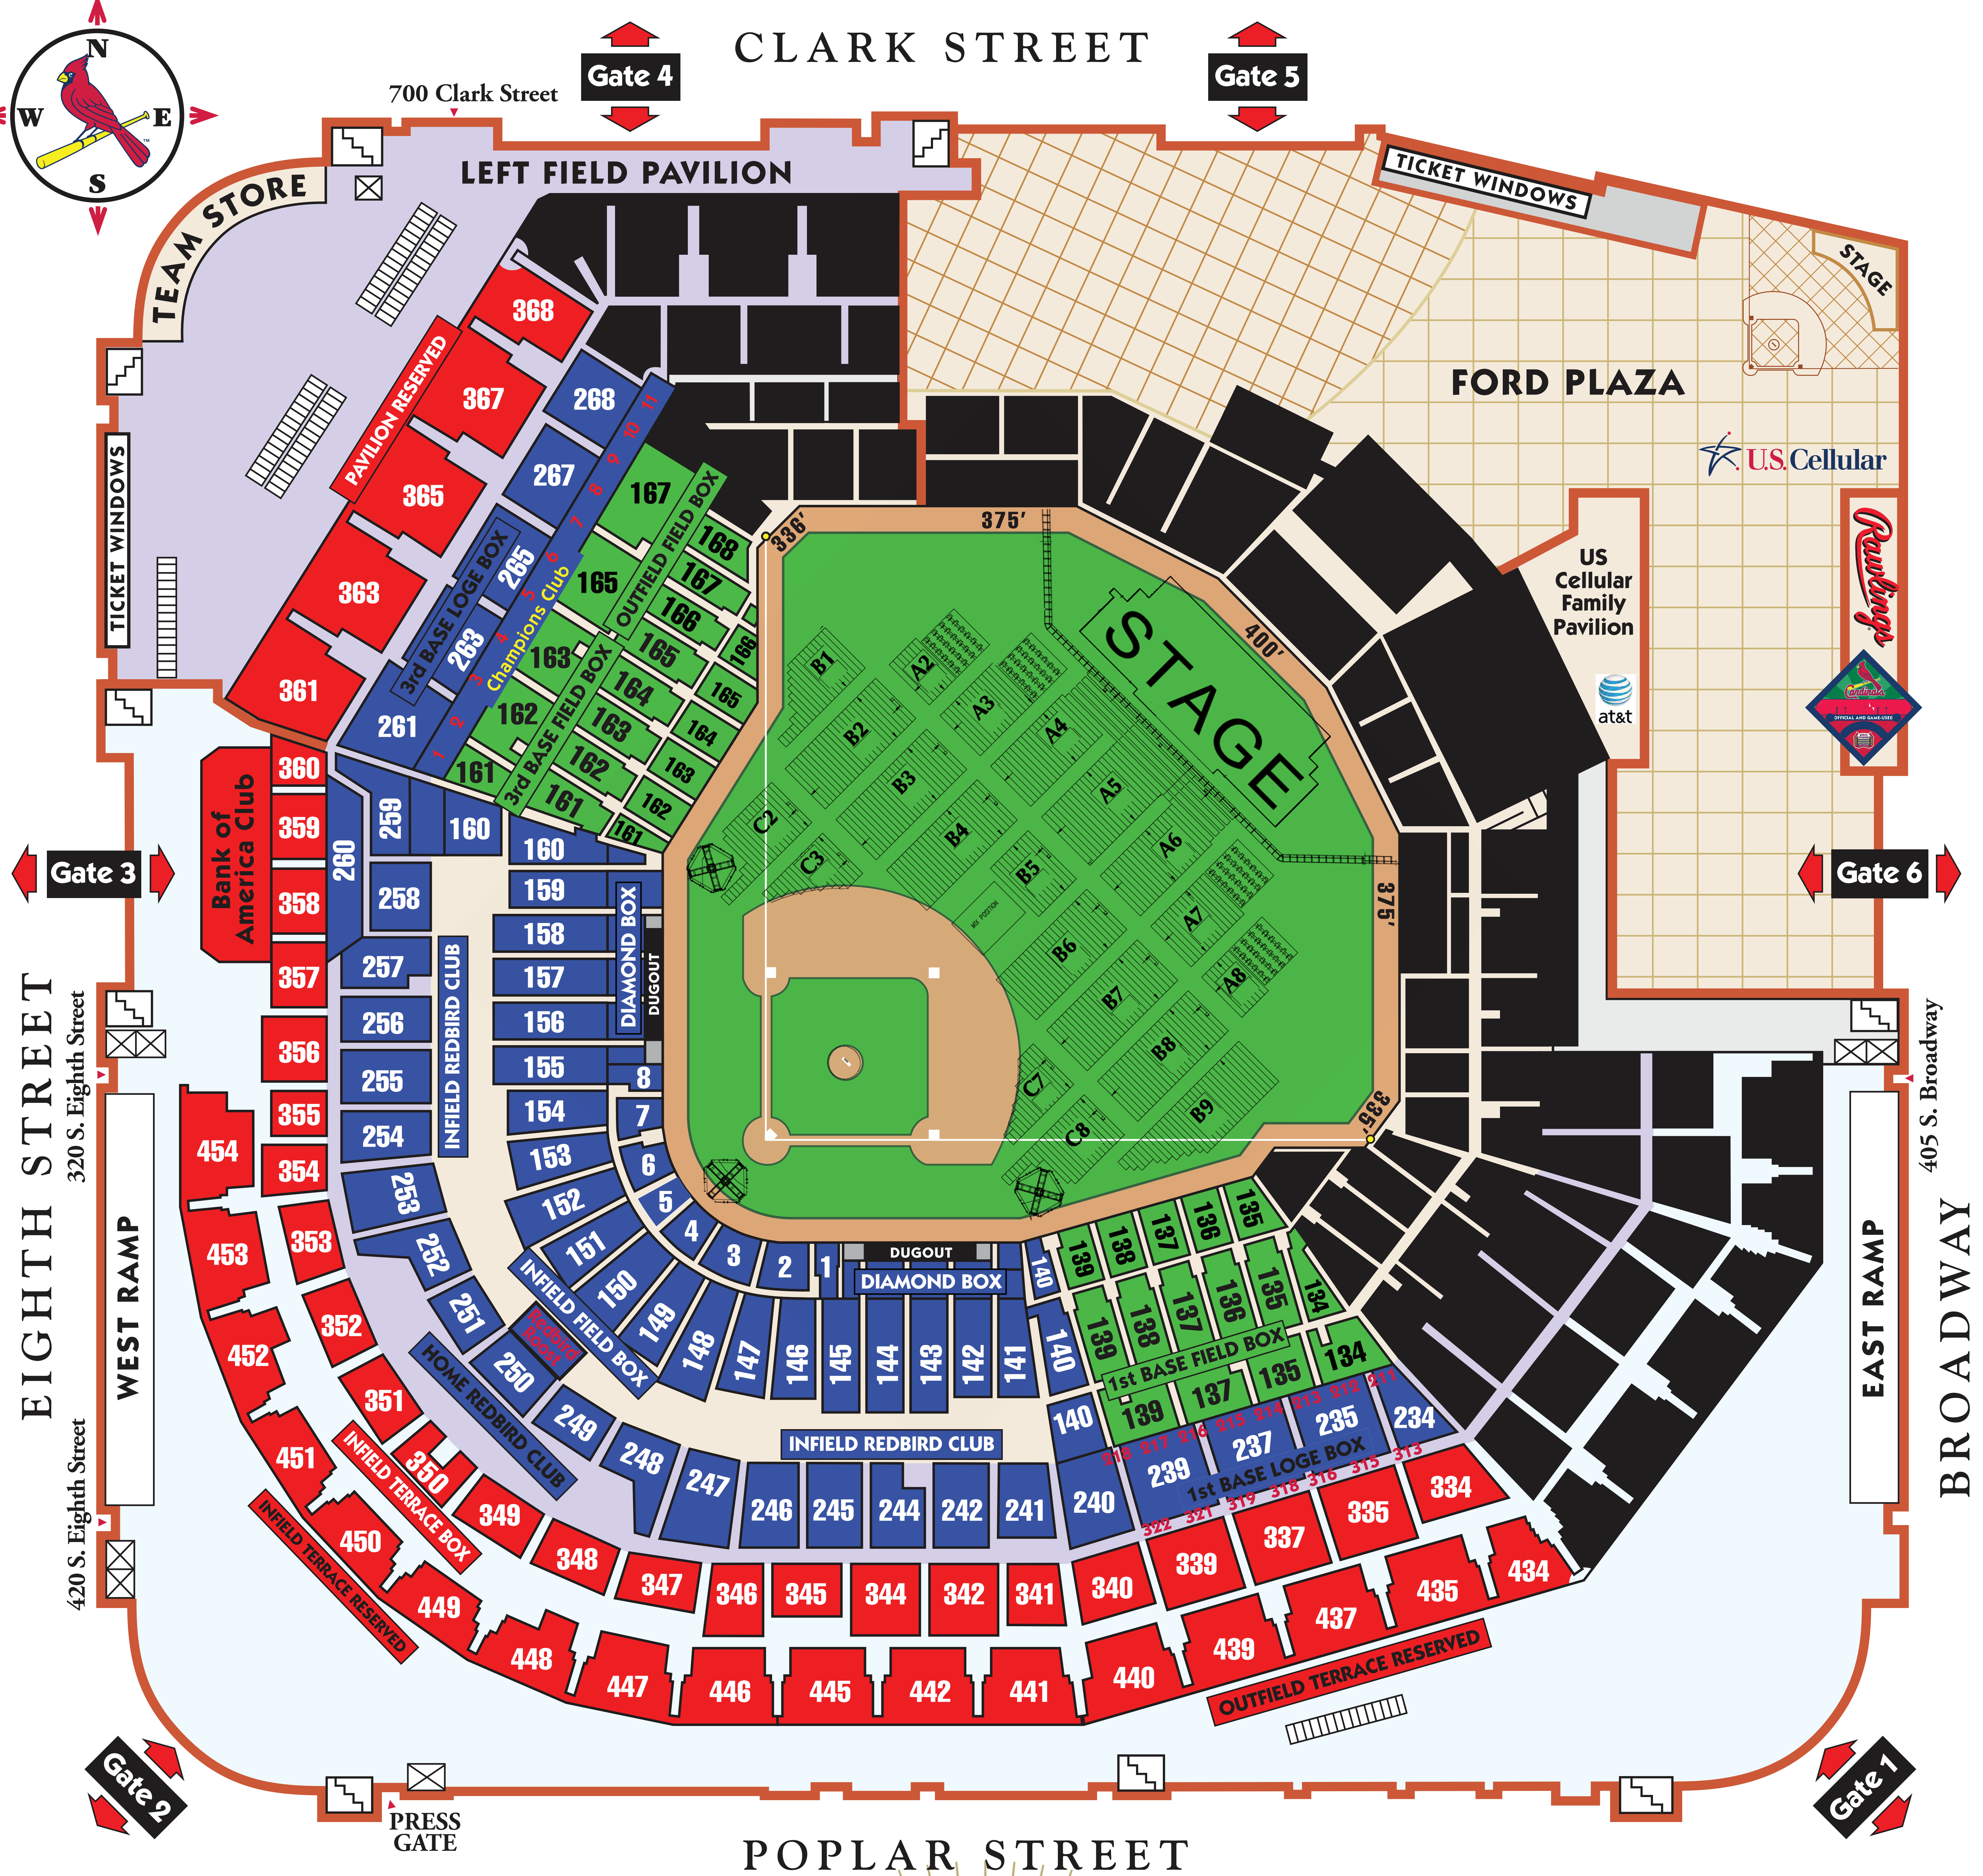

DAVE MATTHEWS BAND CONCERT SEATING CHART

GREEN - \$75
BLUE - \$65
RED - \$45